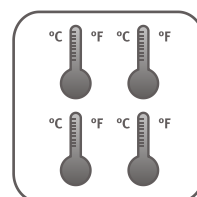

Multi
Temperature